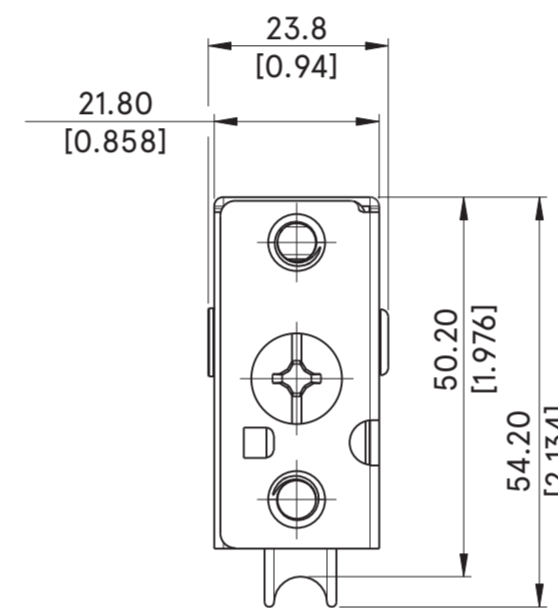

Other wheel diameters available

4600 Series

FULLY RETRACTED AS SUPPLIED

For more information and dimensions please contact:
 AUS & NZ - sales@anthonygroup.net
 North America - salesna@anthonygroup.net

The design of this product is property of Anthony Innovations.
 Measurements displayed in centimetres and inches.