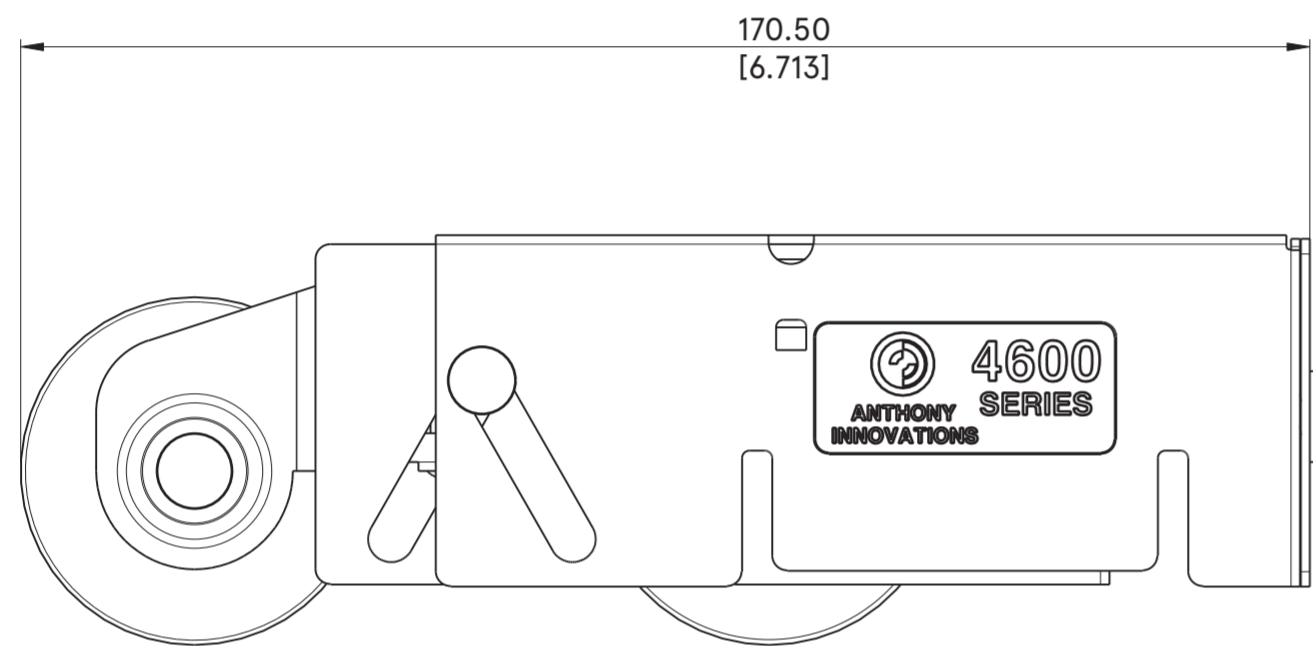

Other wheel diameters available

4600 Series

FULLY RETRACTED AS SUPPLIED

For more information and dimensions please contact:
 AUS & NZ - sales@anthonygroup.net
 North America - salesna@anthonygroup.net

The design of this product is property of Anthony Innovations.
 Measurements displayed in centimetres and inches.