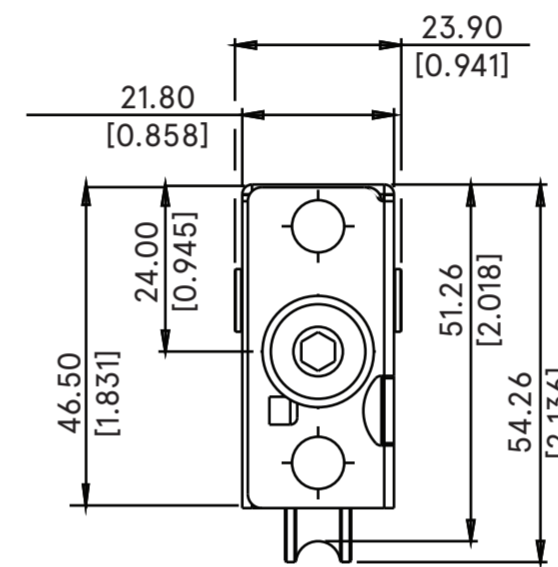

FULLY RETRACTED AS SUPPLIED

FULLY EXTENDED

QUADZilla®

For more information and dimensions please contact:
 AUS & NZ - sales@anthonygroup.net
 North America - salesna@anthonygroup.net

The design of this product is property of Anthony Innovations.
 Measurements displayed in centimetres and inches.