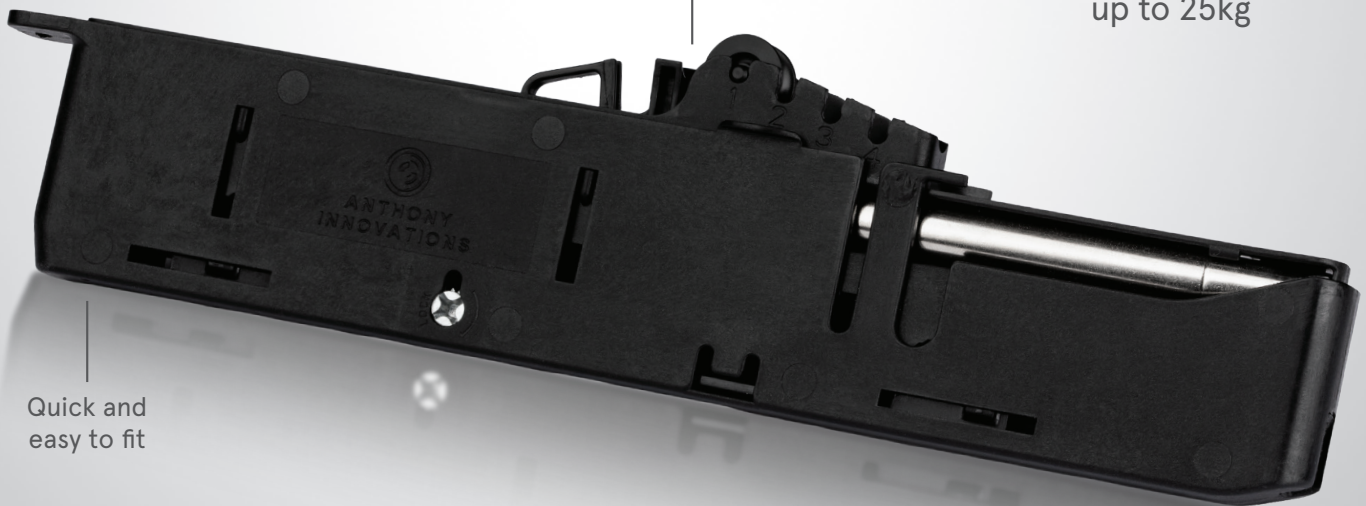

KWIKfit™ Soft Closer

Stop the slam on
your security doors

For standard sliding
security doors weighing
up to 25kg

Stops the screen door from
being slammed

Quick and
easy to fit

Sits unseen
within door

www.anthonyinnovations.com

Features and Benefits:

- Fits to most standard sliding security doors with minimal installation time
- Utilises existing fabricator standard lock punch tooling to create closing mechanism insertion point
- Non-intrusive mounting sits unseen within door extrusion
- Non handed mounting suitable for left- and right-handed configuration
- Accommodates various head tracks
- Soft close protects other hardware by reducing regular shock impact
- Greatly reduces noise when firmly closing the door
- Soft close to prevent injury to hands

Part of the KWIKfit™ product range

The KWIKfit™ Soft Closer works exclusively with our KWIKfit™ Coastal rollers to optimise the performance of your sliding security door.

www.anthonyinnovations.com.au/product/kwikfit/